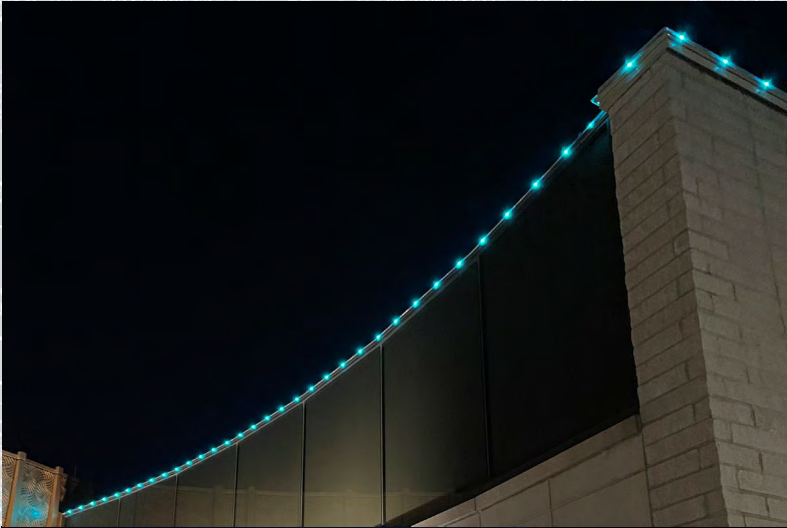

PERMENANT LIGHTING

B&B offers permanent lighting solutions for year round displays. Using a track that complements the existing structure of a building the RGB lights are protected from the elements and are hidden during the day or when not in use. This system can be controlled via an app on your phone or a cloud based system that allows you to control from anywhere with an internet connection. This system also allows you to plan up to a year in advance so you can schedule red, white & Blue for the 4th of July, Purple and Orange for Halloween, multi-color for Christmas or just a warm white glow during warm summer evenings. Taking it a step further multiple buildings can be interconnected on the same system so lighting for all buildings within several miles can be controlled together. All with an ROI of less than 5 years vs. traditional lights hung during just the holiday season.