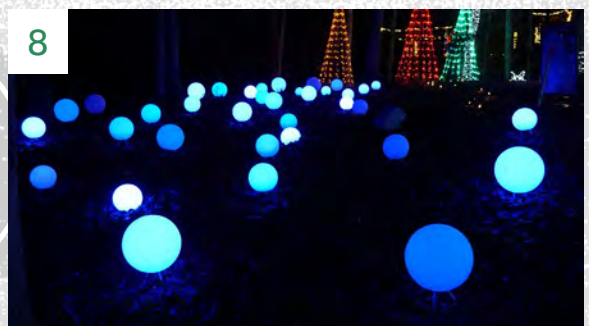

2023 NEW DECORATIONS
NEW FOR 2023